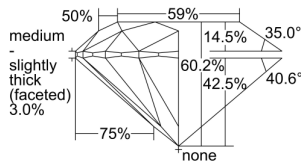

GIA®

FACSIMILE

GIA REPORT 1499567112

Verify this report at GIA.edu

GIA NATURAL DIAMOND DOSSIER®

June 25, 2024
GIA Report Number 1499567112
Shape and Cutting Style ..... Round Brilliant
Measurements ..... 5.71 - 5.76 x 3.45 mm

GRADING RESULTS

Carat Weight ..... 0.70 carat
Color Grade ..... G
Clarity Grade S11
Cut Grade ..... Excellent

ADDITIONAL GRADING INFORMATION

Polish ..... Very Good
Symmetry ..... Very Good
Fluorescence ..... Medium Blue
Clarity Characteristics..... Feather, Crystal, Cloud, Cavity
Inscription(s): GIA 1499567112

PROPORTIONS

Profile to actual proportions

GRADING SCALES

GIA COLOR SCALE	GIA CLARITY SCALE	GIA CUT SCALE	
D	FLAWLESS	EXCELLENT	
E	INTERNALLY FLAWLESS		
F		VVS₁	VERY GOOD
G	VVS₂		
H	VS₁	GOOD	
I	VS₂		
J	S1₁	FAIR	
K	S1₂		
L	I₁	POOR	
M	I₂		
N	I₃		
O			
P			
Q			
R			
S			
T			
U			
V			
W			
X			
Y			
Z