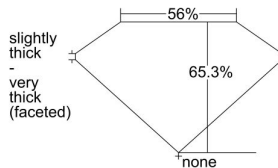

GIA®

FACSIMILE

GIA REPORT 1493044787

Verify this report at GIA.edu

GIA NATURAL DIAMOND DOSSIER®

April 11, 2024
GIA Report Number **1493044787**
Shape and Cutting Style ..... **Pear Brilliant**
Measurements ..... **7.17 x 4.90 x 3.20 mm**

GRADING RESULTS

Carat Weight ..... **0.70 carat**
Color Grade ..... **G**
Clarity Grade **S11**

ADDITIONAL GRADING INFORMATION

Polish ..... **Excellent**
Symmetry ..... **Very Good**
Fluorescence ..... **None**
Clarity Characteristics..... **Feather, Cloud**
Inscription(s): GIA 1493044787

PROPORTIONS

Profile not to actual proportions

GRADING SCALES

GIA COLOR SCALE		GIA CLARITY SCALE	
NEAR COLORLESS	D	VERY VERY SLIGHTLY INCLUDED	FLAWLESS
	E		INTERNALLY FLAWLESS
	F		VVS₁
	G		VVS₂
	H		VS₁
	I		VS₂
	J		S1₁
	K		S1₂
	L		I₁
	M		I₂
FAINT	N	SLIGHTLY INCLUDED	I₃
	O		
	P		
	Q		
VERY LIGHT	R	INCLUDED	
	S		
	T		
	U		
	V		
	W		
	X		
	Y		
LIGHT	Z