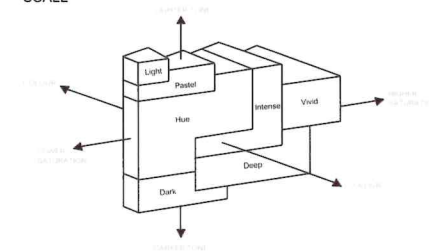

GEMMOLOGICAL REPORT | RAPPORT GEMMOLOGIQUE

Bellerophon Gemlab S.A.S
16 Place Vendôme, 75001 Paris France

REPORT No. B49290
July 17, 2025

Most of the data collected on your item is available online. It may include FTIR, EDXRF, PL532, PL313, UV-vis, LIBS and/or Raman

Image scale : 1 : 0.8

Description ..... One transparent gemstone
Weight ..... 29.367 ct
Measurements ..... 19.62 x 18.27 x 13.10 mm
Shape ..... Cushion
Identification ..... Natural E M E R A L D
Colour ..... Intense Green
Colour Stability ..... Stable
Comment: No indications of clarity modification
Geographic Origin: Colombia
Emerald from Colombia formed ~32 million years ago
Fluorescence: Faint

T. Rozet, ATC, GA
Gemmologist

V. Fejoz, GA
Gemmologist

**BELLEROPHON
COLOUR
SCALE**

**BELLEROPHON
CLARITY
SCALE**