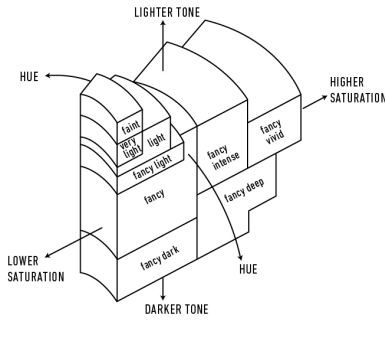

Carat Weight ..... 0.60 carat  
 Color Grade ..... Fancy Light Pinkish Brown  
 Color Origin ..... Natural  
 Color Distribution ..... Even  
 Clarity Grade ..... VVS2  
 Proportions:

Profile not to actual proportions

GIA COLORED DIAMOND SCALE

Illustration of GIA fancy color grade interrelationships

GIA CLARITY SCALE

FLAWLESS
INTERNALLY FLAWLESS
VVS <sub>1</sub>
VVS <sub>2</sub>
VS <sub>1</sub>
VS <sub>2</sub>
SI <sub>1</sub>
SI <sub>2</sub>
I <sub>1</sub>
I <sub>2</sub>
I <sub>3</sub>

CLARITY CHARACTERISTICS

KEY TO SYMBOLS\*

-  Needle
-  Cloud
-  Feather
-  Indented Natural

\* Red symbols denote internal characteristics (inclusions). Green or black symbols denote external characteristics (blemishes). Diagram is an approximate representation of the diamond, and symbols shown indicate type, position, and approximate size of clarity characteristics. All clarity characteristics may not be shown. Details of finish are not shown.