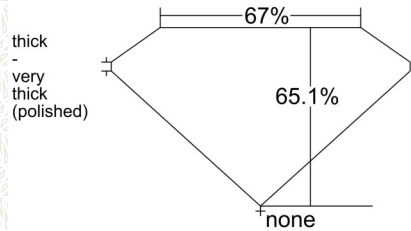

GIA NATURAL COLORED DIAMOND REPORT

August 11, 2025  
 Report Type ..... Grading Report  
 GIA Report Number ..... 1232658941  
 Shape and Cutting Style ..... Square Emerald Cut  
 Measurements ..... 4.74 x 4.65 x 3.03 mm

Carat Weight ..... 0.60 carat  
 Color Grade ..... Fancy Light Pinkish Brown  
 Color Origin ..... Natural  
 Color Distribution ..... Even  
 Clarity Grade ..... VVS2  
 Proportions:

Profile not to actual proportions

CLARITY CHARACTERISTICS

KEY TO SYMBOLS\*

-  Needle
-  Cloud
-  Feather
-  Indented Natural

\* Red symbols denote internal characteristics (inclusions). Green or black symbols denote external characteristics (blemishes). Diagram is an approximate representation of the diamond, and symbols shown indicate type, position, and approximate size of clarity characteristics. All clarity characteristics may not be shown. Details of finish are not shown.